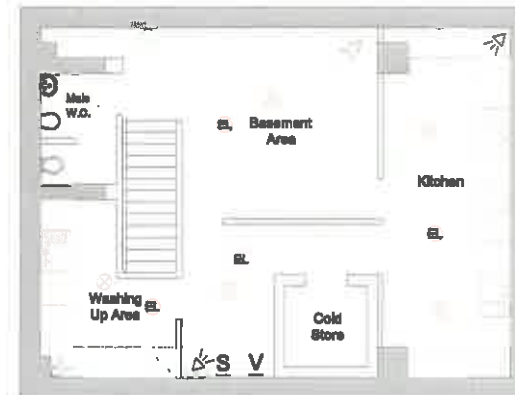

Ground Level

Half Landing

Basement Level

NOTES:

Proposed - Floor Plans

Security Camera

Monitors

Video Recording Equipment

Location:

2 London Wall Place
London
EC2Y 5AU

Scale: 1:100 A3

0 1M 5M

Date:

10-04-18

Drawn By:

Joel Gray