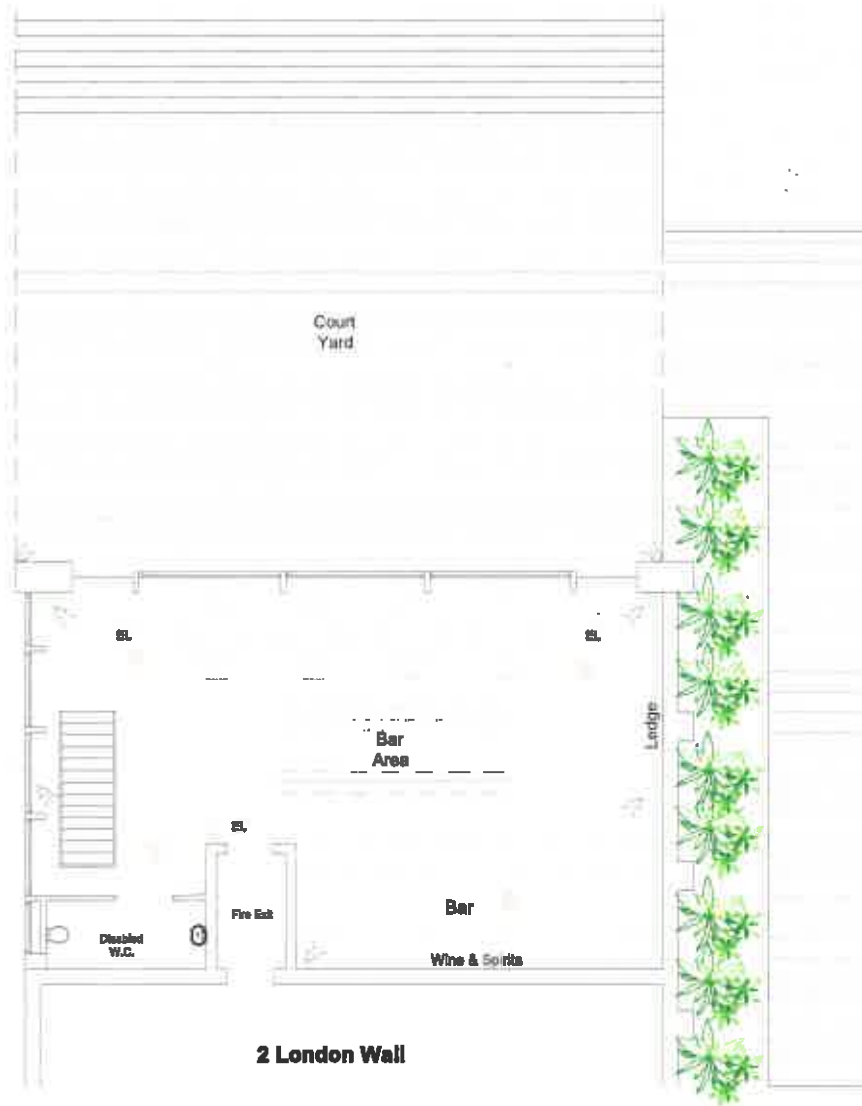

Ground Level

Half Landing

Basement Level

NOTES:

Proposed - Floor Plans

Security Camera

Monitors

Video Recording Equipment

Location:

2 London Wall Place
London
EC2Y 5AU

Scale: 1:100 A3

0 1M 5M

Date:

10-04-18

Drawn By:

Joel Gray