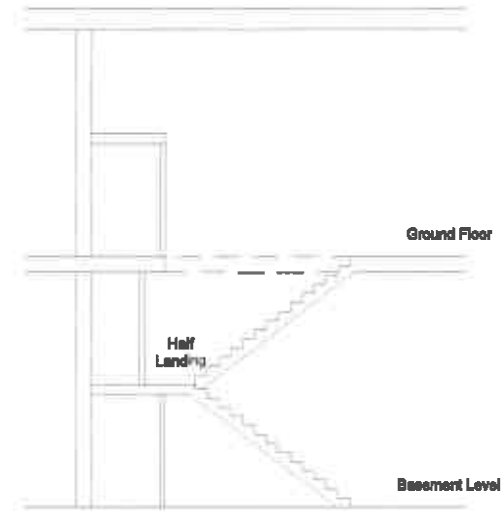

Ground Level

Half Landing

Basement Level

NOTES:

Proposed - Floor Plans

Security Camera

Monitors

Video Recording Equipment

Location:

2 London Wall Place
London
EC2Y 5AU

Scale: 1:100 A3

0 1M 5M

Date:

10-04-18

Drawn By:

Joel Gray